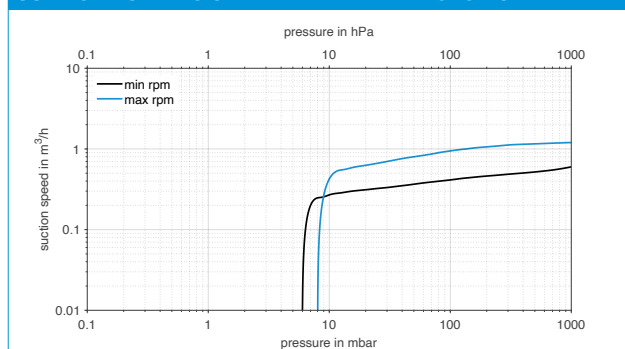

## Dimensions

### SR 820 G

## Performance characteristics

### SUCTION PUMPING SPEED AT MIN./MAX. MOTOR SPEED