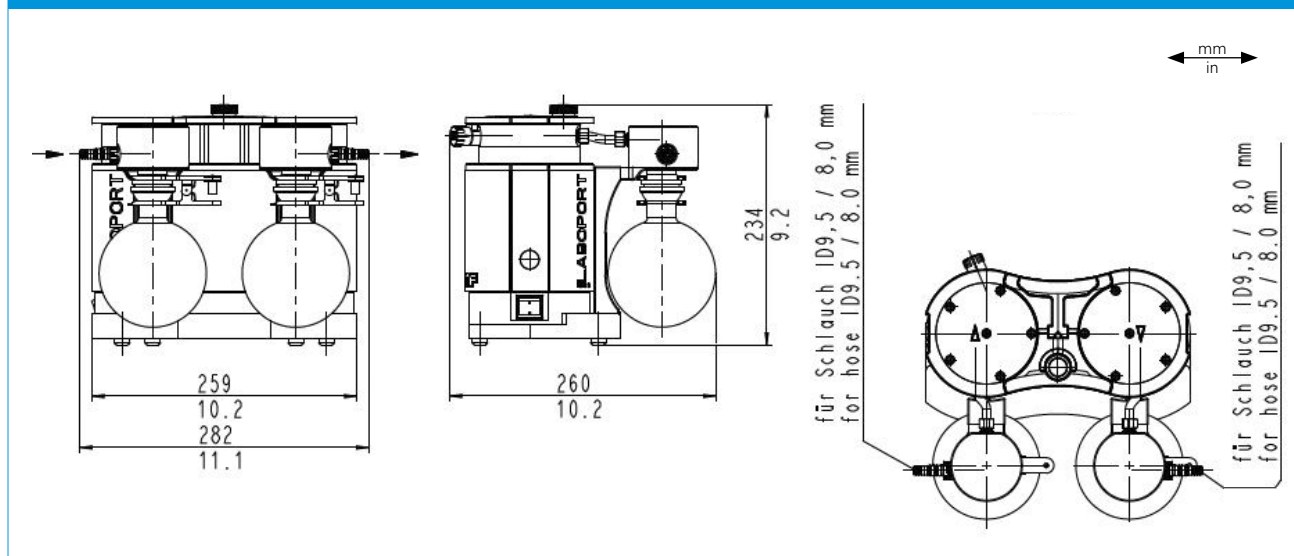

Dimensions

SR 820 G